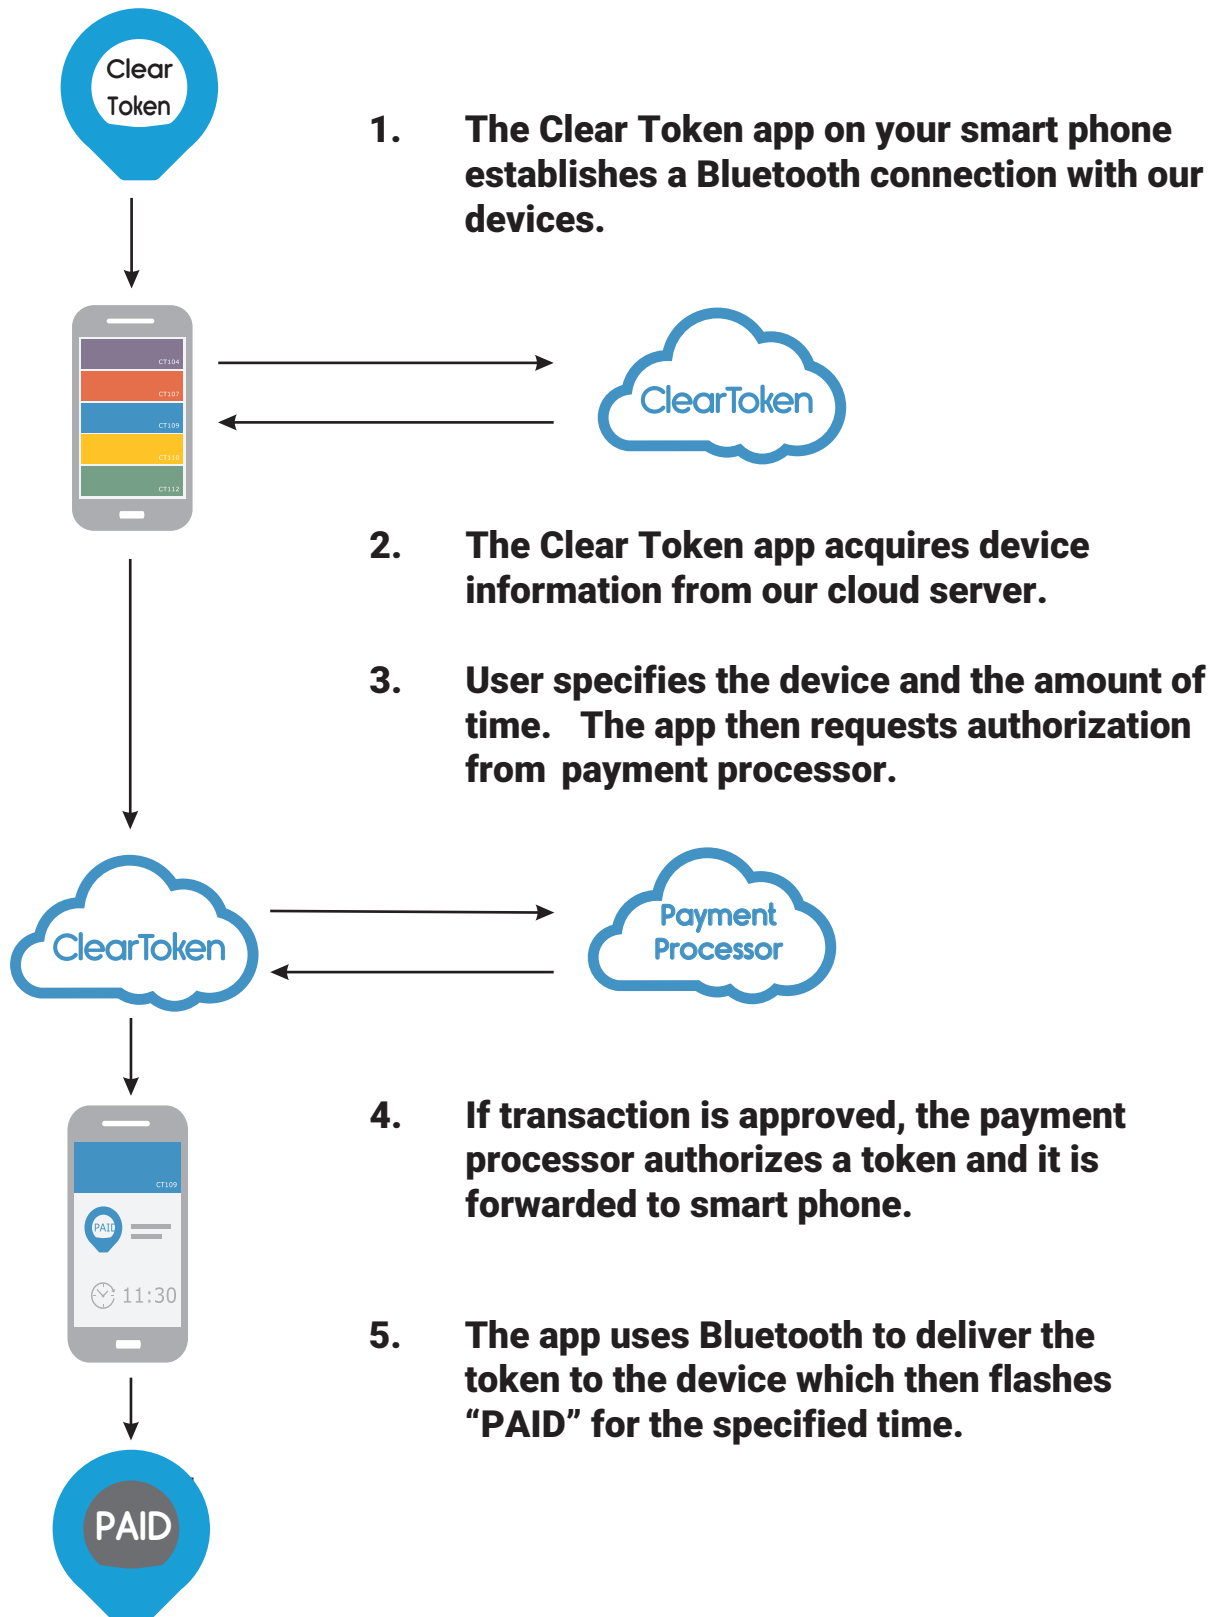

ClearToken

The only connection to the Internet is the user's smartphone